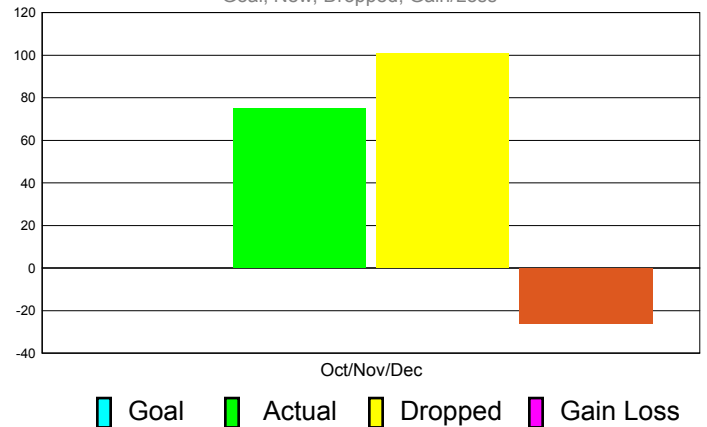

### YTD Status Quo Clubs 2010-2011

Status Quo Clubs Compared to Status Quo Members

## MEMBERSHIP

**Membership Results**  
2011-2012

**Membership**  
2010-2011

Month	Net Memb Goal	Actual New Memb	Actual Dropped Memb	Gain/Loss of Memb	Gain/ Loss of Memb
Oct/Nov/Dec	0	75	101	-26	-28
<b>Totals</b>	<b>0</b>	<b>75</b>	<b>101</b>	<b>-26</b>	<b>-28</b>

### Membership Results 2011-2012

Goal, New, Dropped, Gain/Loss